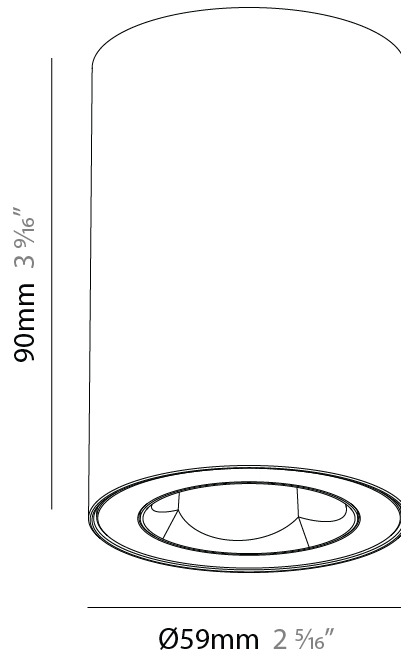

1. To build a product code in our configurator select the specify button on the base model # product page
2. To build a manual product code on this datasheet choose from the options listed below in blue font and add the suffix to the base model #

GENERAL

Series: Oiko Pro Slim
Partner: Prolicht
Division: Architectural
Installation: Surface
Product Type: Ceiling Surface
Mounting Location: Ceiling
Light Distribution: Downlight

PHYSICAL

Aperture Sizes - Downlights: 1"
Shape: Round
Diameter (mm): 59
Diameter (in): 2 5/16
Height (mm): 90
Height (in): 3 9/16
Fixture Finish: SSR / BKV / CWI / CRY / HAB / UFT / ITA / RUA / FTG / MYG / LOD / PUS / FRO / FUP / KIA / POP / BLS / SPG / MEY / GOH / CHC / COM / ABZ / JAG / OBR / MOS / ROR
Fixture Material: Aluminum Die Cast

ELECTRICAL

Lamp Type: LED (Zhaga Standard)
Input Wattage (W): 11
Total Output Wattage (W): 10
Dimming: Tri-Mode (Non-Dimming and Phase Dimming (120Vac only) and 0-10V Dimming)
Driver Included: No
Driver Location: Recessed Housing
Driver Type: Constant Current - Universal
Driver Class: Class 2
Input Voltage (V): 120 - 277
Constant Current (MA): 250

LED

Number of LEDs: 1
Color Temperature (°K): 2700 / 3000 / 4000
Max. Delivered Lumen (lm): 1045 / 1049 / 1099 / 1109
Nominal Lumen (lm): 1263 / 1268 / 1329 / 1341
CRI: >90 CRI
Lamp Life (hrs): 50000

OPTICAL

Beam Angle: 34
Adjustability: Fixed

RATINGS AND CERTIFICATIONS

Certified By: Certified for North American Standards
IP rating: IP20