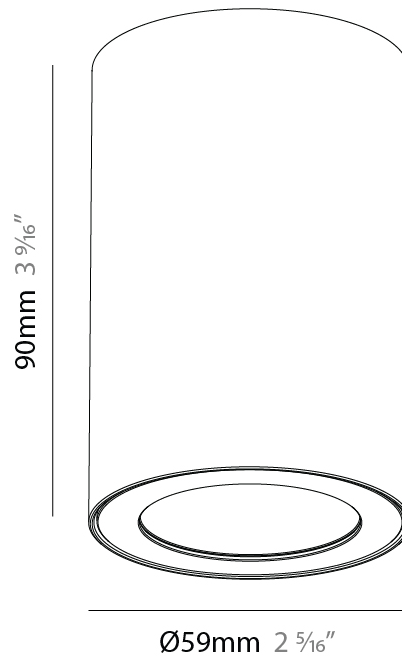

1. To build a product code in our configurator select the specify button on the base model # product page
2. To build a manual product code on this datasheet choose from the options listed below in blue font and add the suffix to the base model #

GENERAL

Series: Oiko Pro Slim
Partner: Prolicht
Division: Architectural
Installation: Surface
Product Type: Ceiling Surface
Mounting Location: Ceiling
Light Distribution: Downlight

PHYSICAL

Aperture Sizes - Downlights: 1"
Shape: Round
Diameter (mm): 59
Diameter (in): 2 5/16
Height (mm): 90
Height (in): 3 9/16
Fixture Finish: SSR / BKV / CWI / CRY / HAB / UFT / ITA / RUA / FTG / MYG / LOD / PUS / FRO / FUP / KIA / POP / BLS / SPG / MEY / GOH / CHC / COM / ABZ / JAG / OBR / MOS / ROR
Fixture Material: Aluminum Die Cast

ELECTRICAL

Lamp Type: LED (Zhaga Standard)
Input Wattage (W): 8.1
Total Output Wattage (W): 7.3
Dimming: Tri-Mode (Non-Dimming and Phase Dimming (120Vac only) and 0-10V Dimming)
Driver Included: No
Driver Location: Recessed Housing
Driver Type: Constant Current - Universal
Driver Class: Class 2
Input Voltage (V): 120 - 277
Constant Current (MA): 200

LED

Number of LEDs: 1
Color Temperature (°K): 2700 / 3000 / 4000
Max. Delivered Lumen (lm): 345 / 367 / 385
Nominal Lumen (lm): 596 / 634 / 664
CRI: >90 CRI
Lamp Life (hrs): 50000

OPTICAL

Adjustability: Fixed

RATINGS AND CERTIFICATIONS

Certified By: Certified for North American Standards
IP rating: IP20