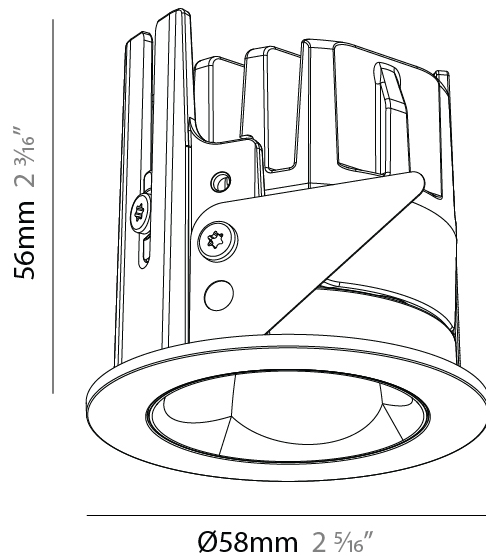

GENERAL

Series: Oiko Pro Slim
Partner: Prolicht
Division: Architectural
Installation: Recessed
Product Type: Downlight
Mounting Location: Ceiling
Light Distribution: Downlight

PHYSICAL

Aperture Sizes - Downlights: 1"
Shape: Round
Diameter (mm): 58
Diameter (in): 2 5/16
Height (mm): 56
Height (in): 2 3/16
Ceiling Thickness (mm): 10
Ceiling Thickness (in): 3/8
Min. Recessing Depth (mm): 60
Min. Recessing Depth (in): 2 3/8
Fixture Finish: SSR / BKV / CWI / CRY / HAB / UFT / ITA / RUA / FTG / MYG / LOD / PUS / FRO / FUP / KIA / POP / BLS / SPG / MEY / GOH / CHC / COM / ABZ / JAG / OBR / MOS / ROR
Fixture Material: Aluminum Die Cast
Cut-out Measurements: Dia. 50mm / 1 15/16"

ELECTRICAL

Lamp Type: LED (Zhaga Standard)
Input Wattage (W): 11
Total Output Wattage (W): 10
Dimming: Tri-Mode (Non-Dimming and Phase Dimming (120Vac only) and 0-10V Dimming)
Driver Included: No
Driver Location: Remote
Driver Type: Constant Current - Universal
Driver Class: Class 2
Input Voltage (V): 120 - 277
Constant Current (MA): 250

LED

Number of LEDs: 1
Color Temperature (°K): 2700 / 3000 / 3500 / 4000
Max. Delivered Lumen (lm): 1181 / 1186 / 1243 / 1254
Nominal Lumen (lm): 1263 / 1268 / 1329 / 1341
CRI: >90 CRI
Lamp Life (hrs): 50000

OPTICAL

Beam Angle: 60
Adjustability: Fixed

RATINGS AND CERTIFICATIONS

Certified By: Certified for North American Standards
IP rating: IP20