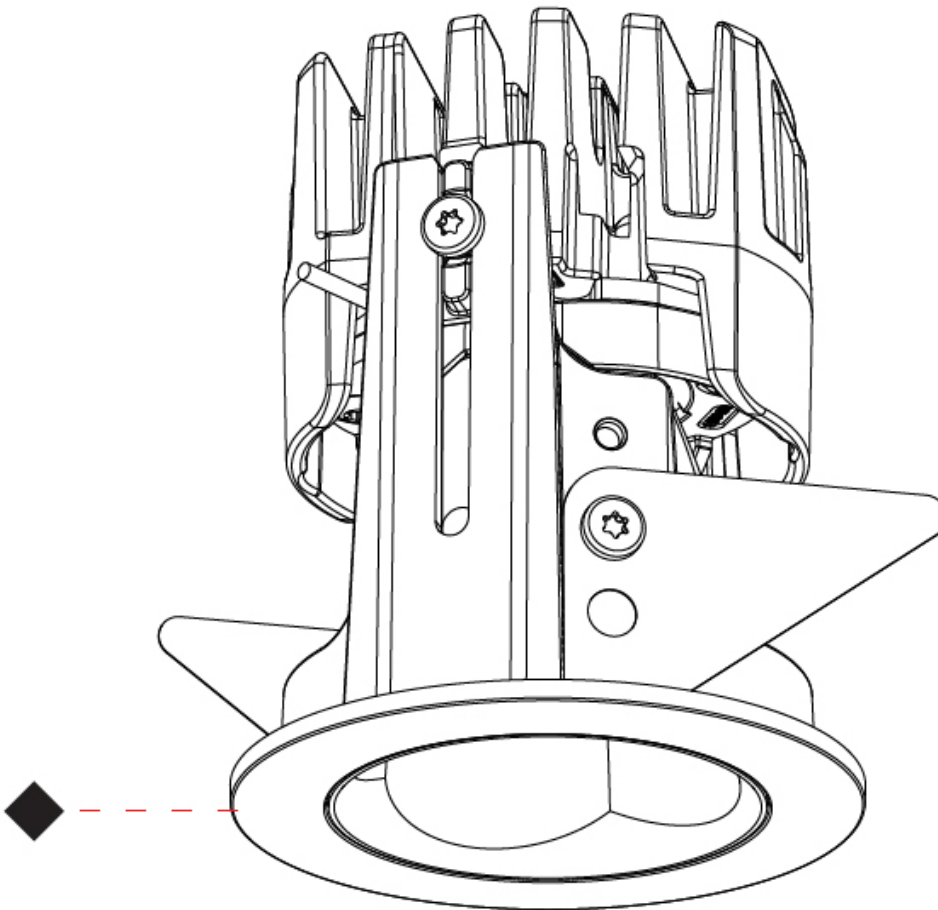

OIKO PRO SLIM RECESSED

A350072-

PROJECT _____

TYPE _____

SPECIFIER _____

QUANTITY _____

DATE _____

A