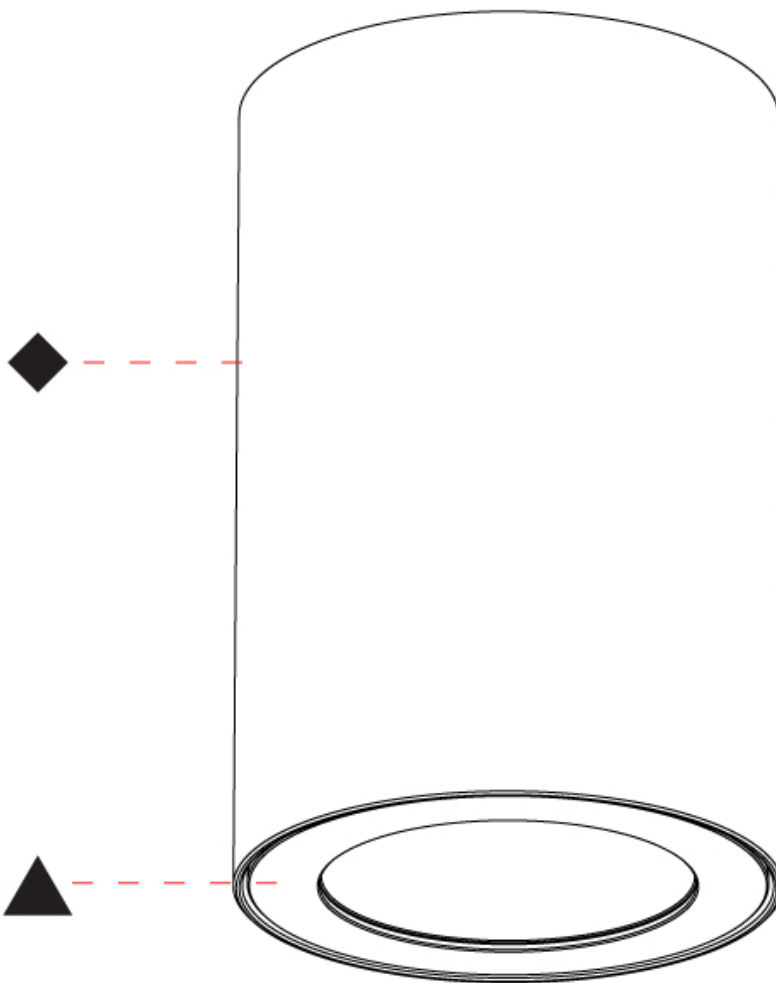

A3D365-

PROJECT

TYPE

SPECIFIER

QUANTITY

DATE

A