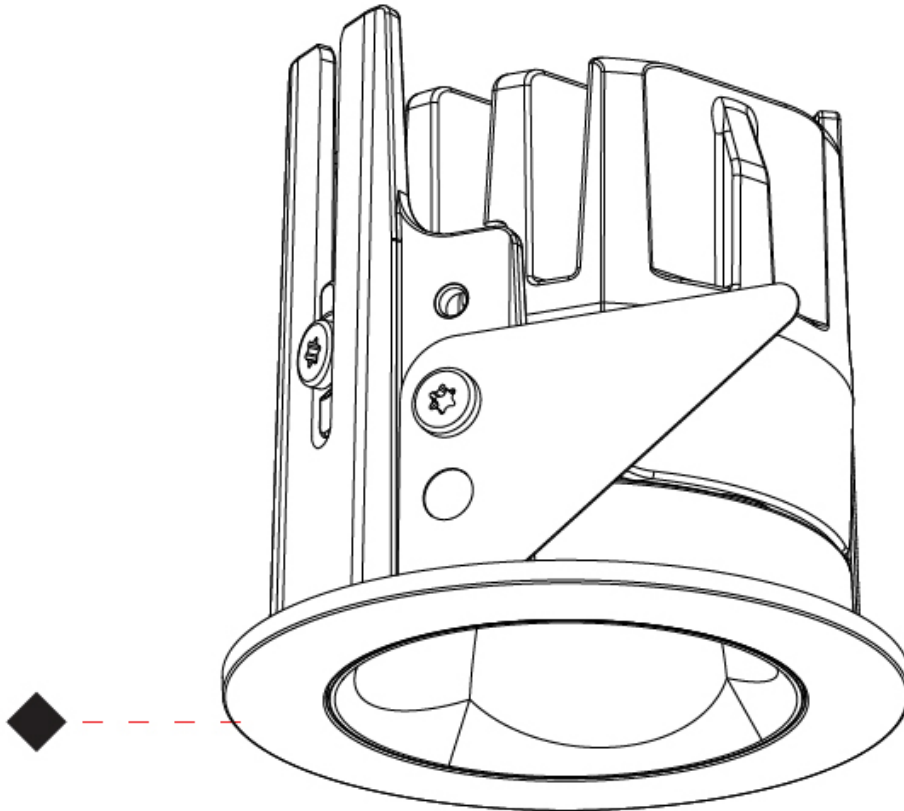

OIKO PRO SLIM RECESSED

A350133-

PROJECT

TYPE

SPECIFIER

QUANTITY

DATE

A