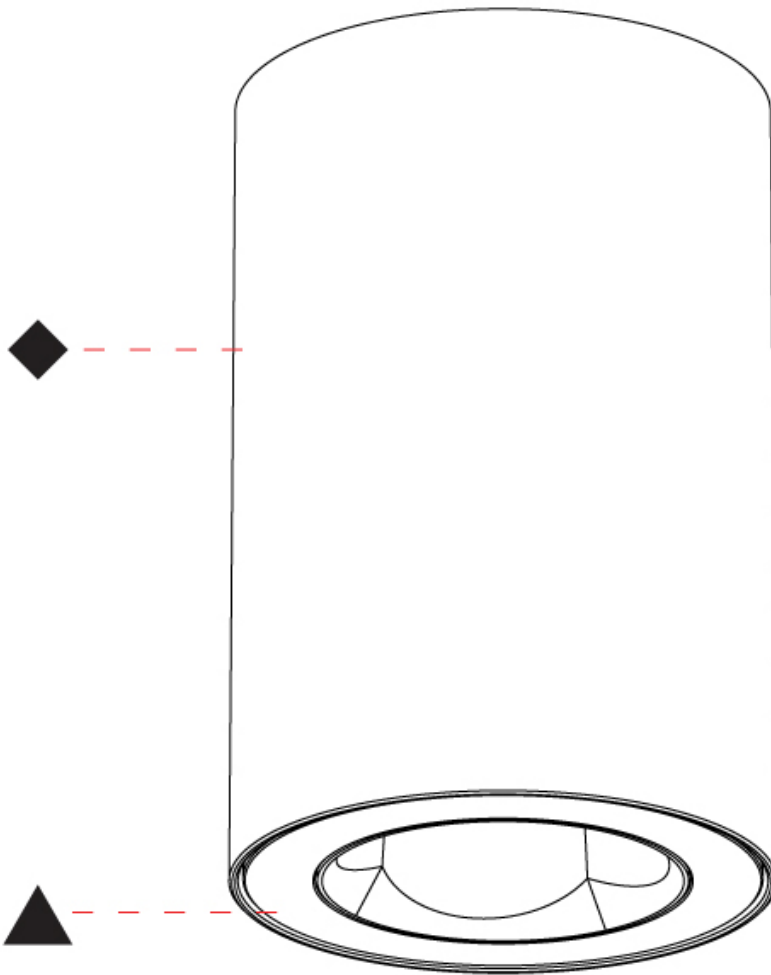

A3D368-

PROJECT

TYPE

SPECIFIER

QUANTITY

DATE

A